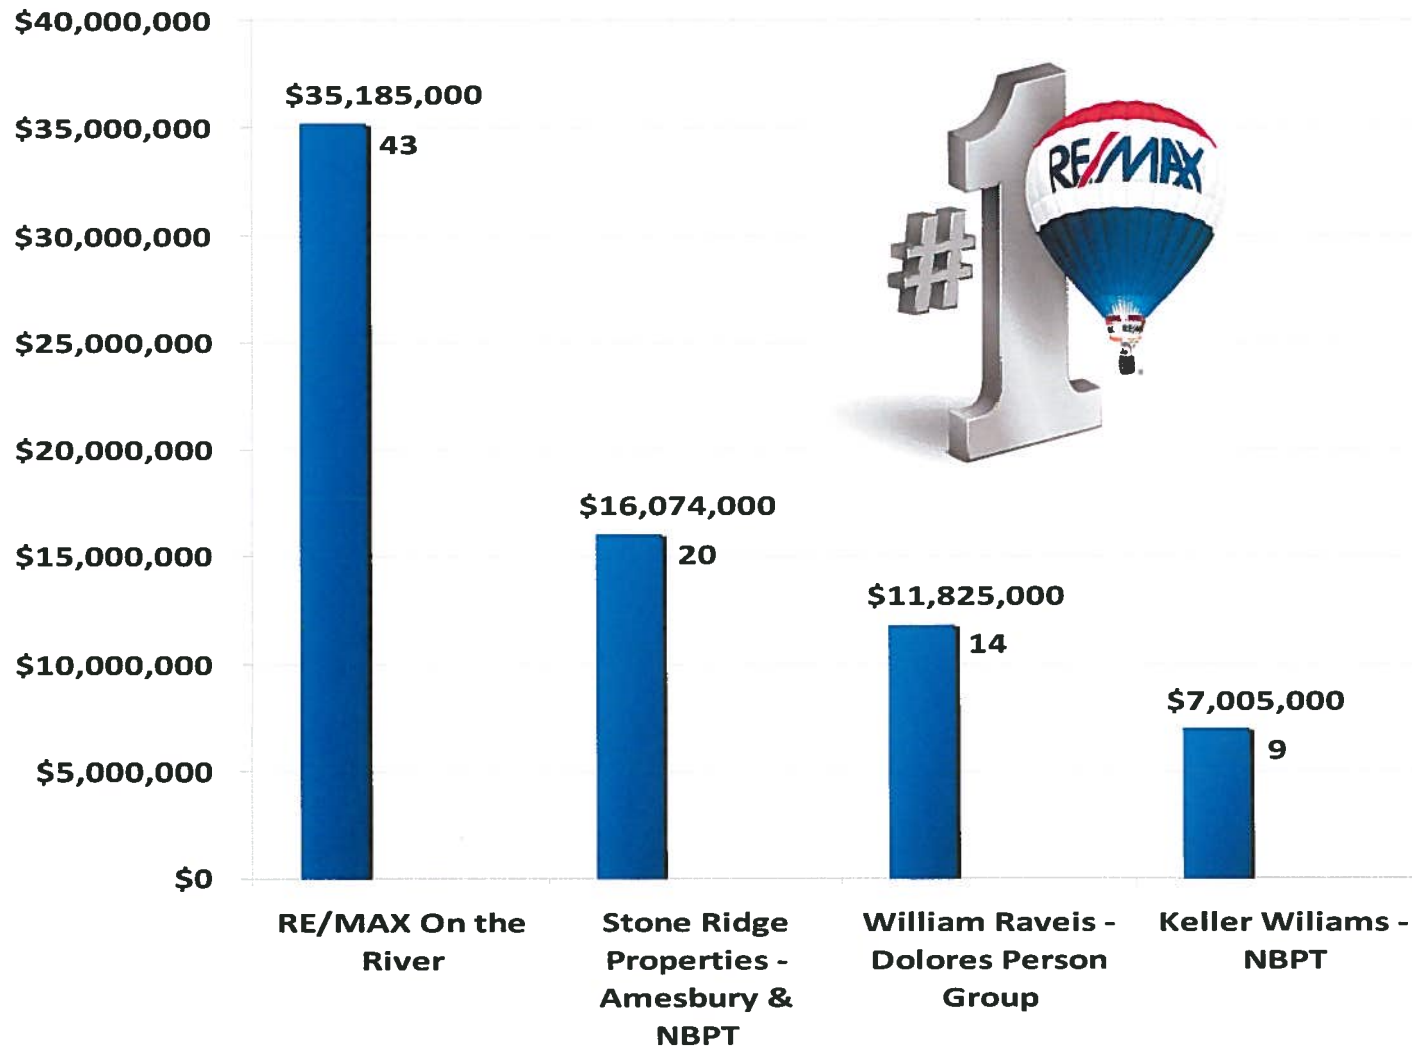

2011 High End Sales

\$600,000+ in Newburyport, Newbury & West Newbury

Based on MLSPIN data 1/1/2011-12/31/2011